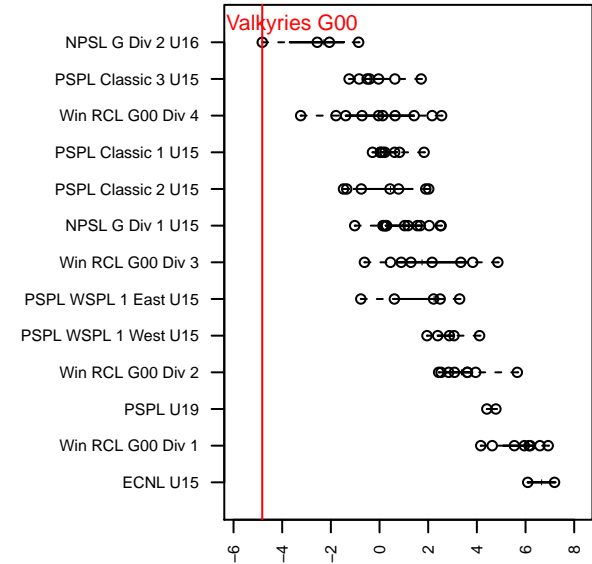

# MIFC Valkyries G00

Mercer Island FC  
 Mercer Island, WA  
 G00 total strength=640  
 attack=0.74 defense=0.45  
 fall league = NPSL G Div 2 U16

alt names used:  
 MIFC Valkries  
 MIFC Valkyries  
 MIFC Valkyries

Venues played:  
 2015 RVS Classic GU15  
 2015 KCC GU15  
 2015 NPSL G Division 2 U16

**MIFC Valkyries G00**  
 Dots are actual minus expected GF (blue circles) and GA (red triangles).  
 Blue line is smoothed change in attack strength. Red is smoothed change in defense strength.

**attack and defense variance (black dot)  
relative to other teams  
and top 10 in region**

**attack and defense rating  
relative to others at age  
and all opponents in last 13 months**

**Performance relative to 13 month average**