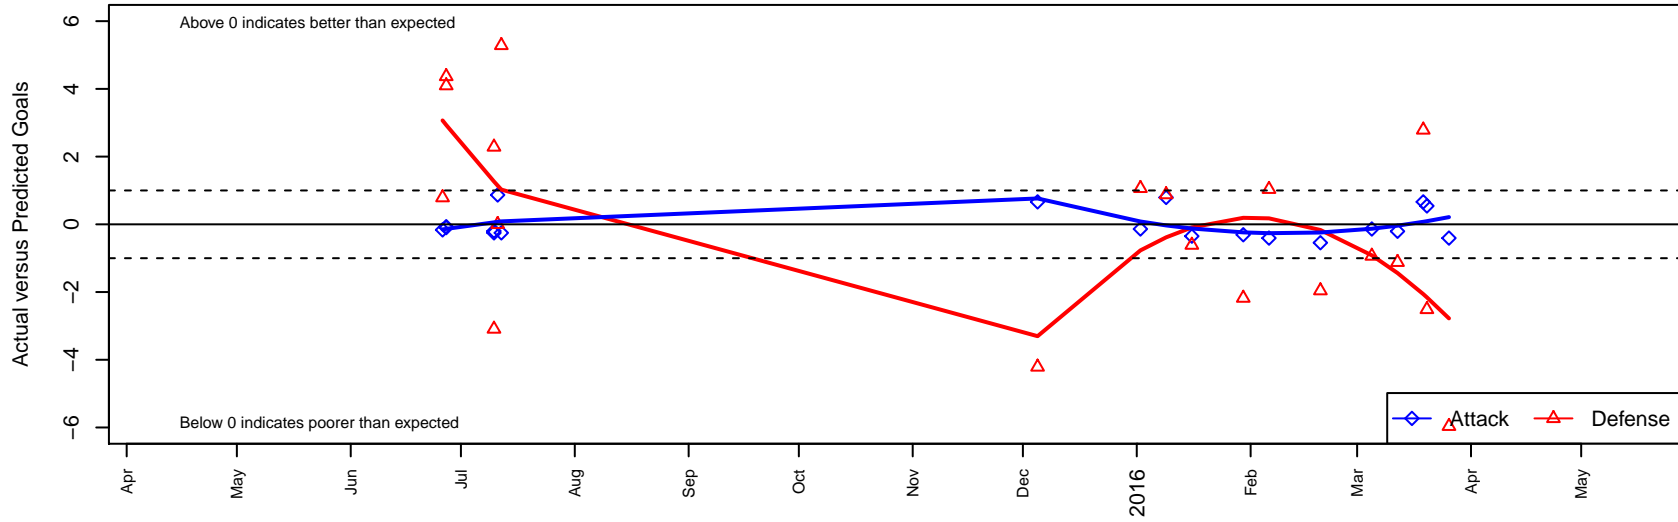

# MIFC Valkyries G00

Mercer Island FC  
 Mercer Island, WA  
 G00 total strength=640  
 attack=0.74 defense=0.45  
 fall league = NPSL G Div 2 U16

alt names used:  
 MIFC Valkries  
 MIFC Valkyries  
 MIFC Valkyries

Venues played:  
 2015 RVS Classic GU15  
 2015 KCC GU15  
 2015 NPSL G Division 2 U16

**MIFC Valkyries G00**  
 Dots are actual minus expected GF (blue circles) and GA (red triangles).  
 Blue line is smoothed change in attack strength. Red is smoothed change in defense strength.

**attack and defense variance (black dot)  
relative to other teams  
and top 10 in region**

**attack and defense rating  
relative to others at age  
and all opponents in last 13 months**

**Performance relative to 13 month average**